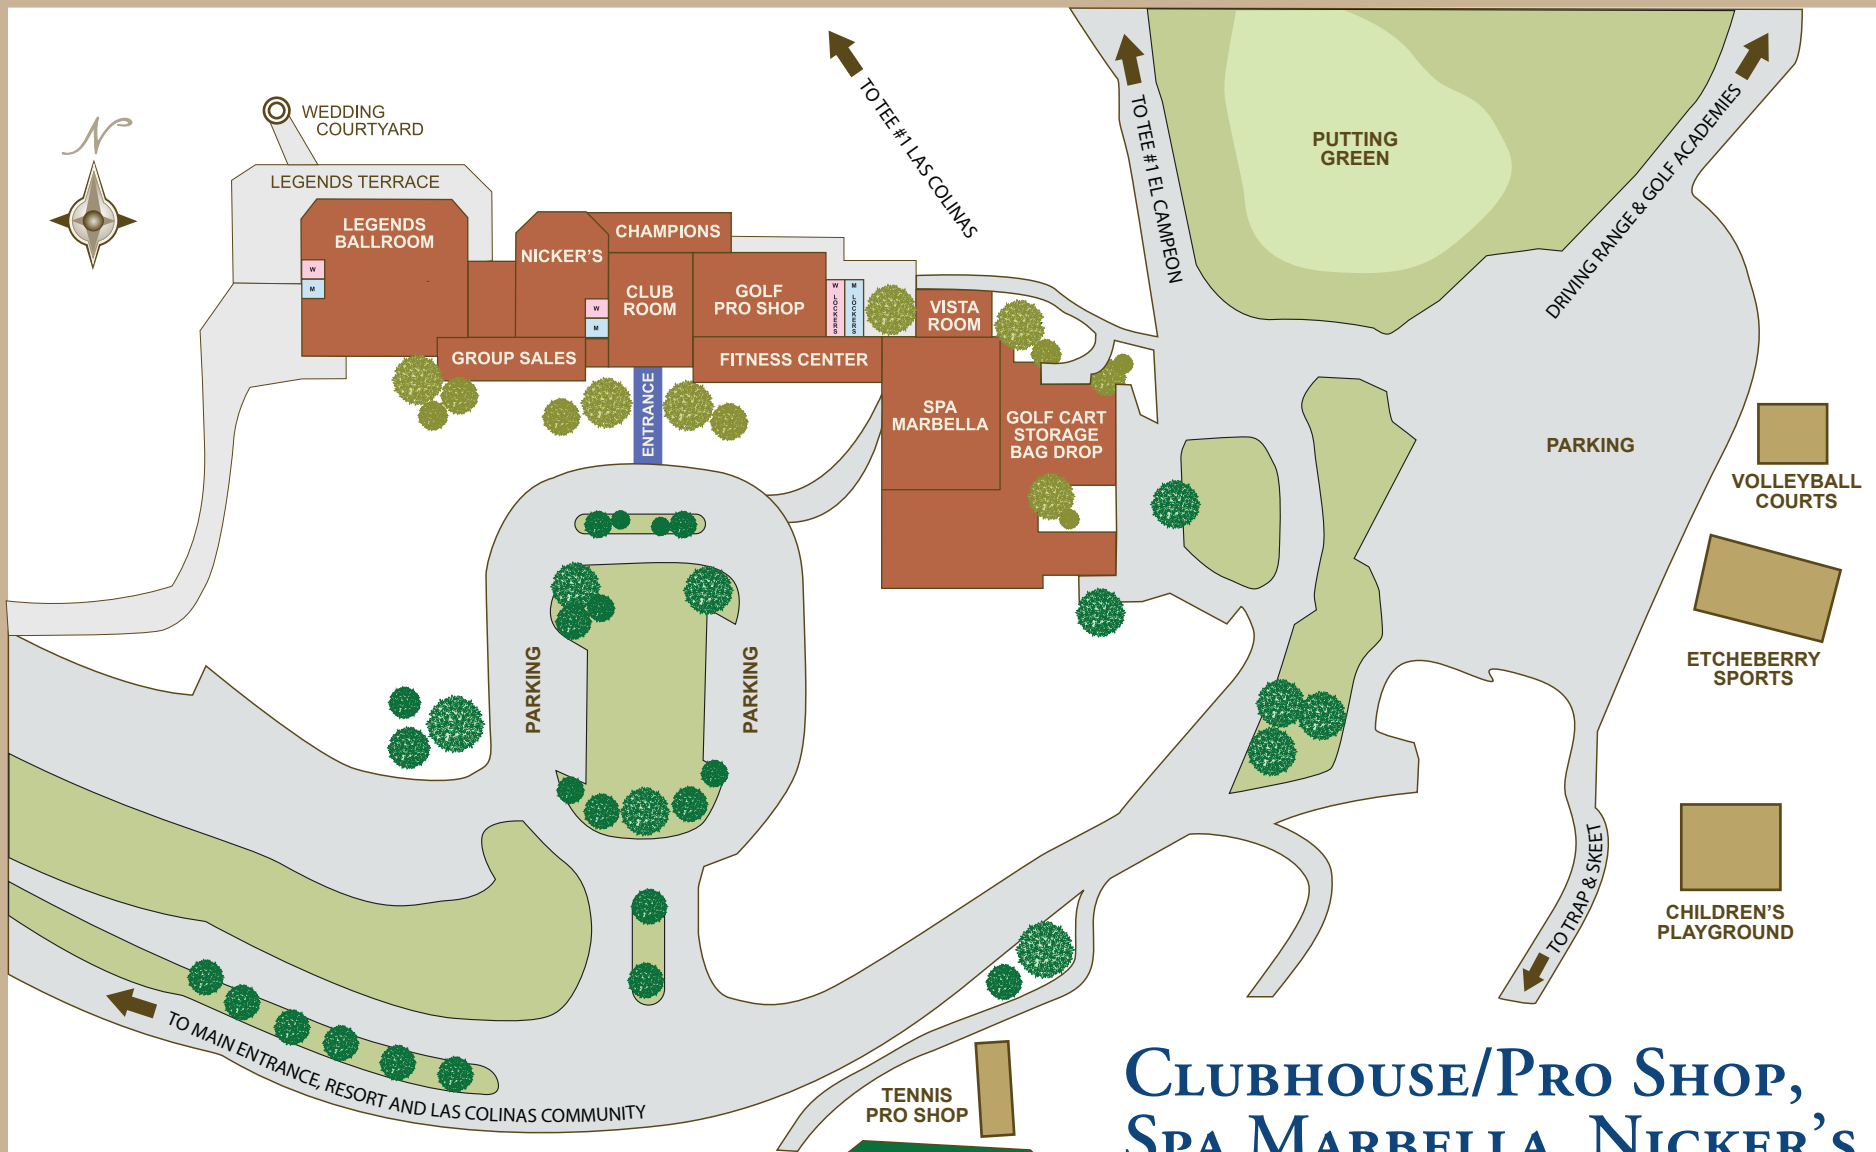

MARINA →
FISHING
LAKESIDE PAVILION
TEAM BUILDING
TRAINING COURSE
BOAT RENTALS
BOAT SLIPS

“Las Colinas”
Golf Course

CAMINO REAL

TO:

MAIN ENTRANCE
CHAMPION'S CLUBHOUSE
GOLF ACADEMIES
GOLF COURSES
GOLF PRO SHOP
LAS COLINAS HOMES
LEGENDS
MISSION REAL ESTATE
NICKER'S
PLAYGROUND
PRACTICE RANGE
SPA MARBELLA
TENNIS PRO SHOP
TRAP & SKEET RANGE

RESORT & GOLF COURSES

Conference Center	Restaurant Complex	Restaurant Complex	Plaza de la Fontana
El Nuevo Mundo	First Floor	Second Floor	La Arcada
Serra	La Hacienda Restaurant	El Conquistador Restaurant	La Fontana
Coronado	Plaza de las Palmas	El Gitano	Billiards & Game Room
Cortes	Conference Services	La Margarita Lounge	
DeSoto	Business Center	Patio Del Sol	
Los Reyes Foyer	Courtyard Conference		
El Presidente Board Room	El Moro		
* San Diego - fourth floor	La Paloma		
			Hotel & Rooms
			San Angel - 501-620
			San Diego - 122-430
			San Miguel - 101-408

10400 County Road 48, Howey-in-the-Hills, Florida 34737 • Resort: (352) 324-3101 • www.missioninnresort.com

CLUBHOUSE/PRO SHOP, SPA MARBELLA, NICKER'S

Golf

Golf Cart Barn
Golf Pro Shop
Etcheberry Performance
Golf Academy
Mission Inn Academy

Banquets & Conference

Legends Ballroom
Legends Terrace
Legends Wedding Courtyard

Restaurants

Nicker's Restaurant
Champions
Club Room

10400 County Road 48, Howey-in-the-Hills, Florida 34737 • Resort: (352) 324-3101 • www.missioninnresort.com