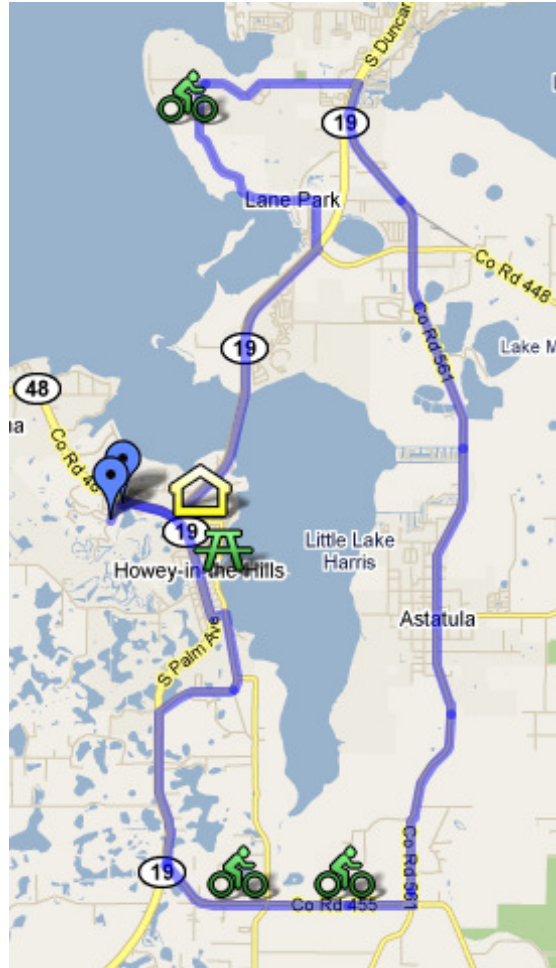

2. "Mission Inn, Up, & Out" – 25 miles

Howey Mansion

Griffin Waterfront Park

Hill

Notes: