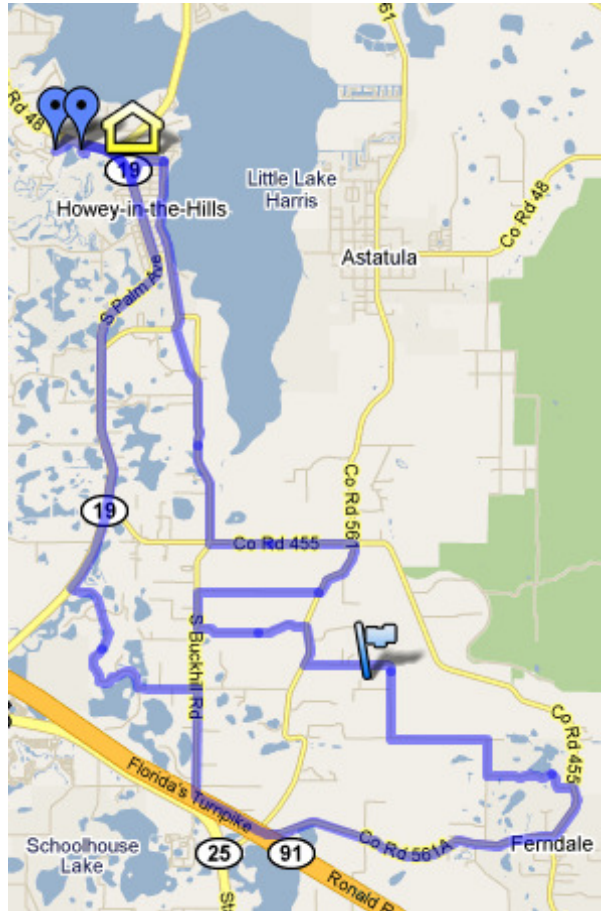

5. "Mission Inn & Around About" – 29 miles

Howey Mansion

Sugarloaf Mountain

Notes: