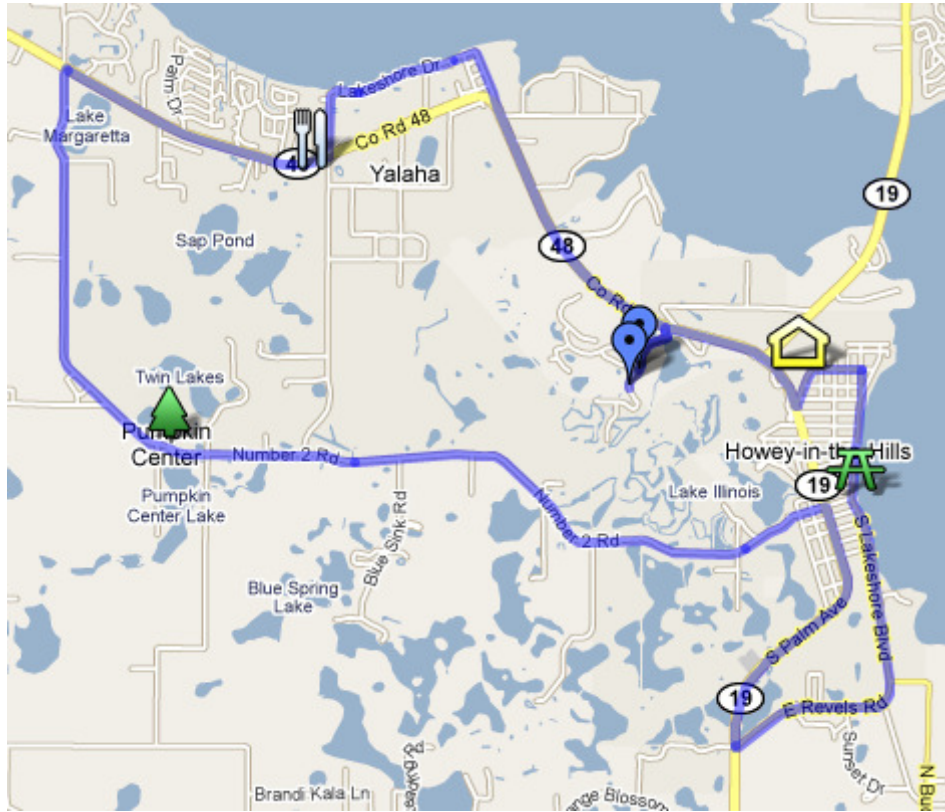

<http://thecyclinghub.com/>

**Epic Cycles Usallc** 400 S Highway 27, Clermont, FL - (352) 394-3009

<http://www.epiccyclesusa.com/>

**Orange Cycle** 2204 Edgewater Drive, Orlando, FL - (407) 422-555

<http://orangecycleorlando.com/>

# MISSION INN ROUTES

## 1. "Mission Inn & Out" – 16 miles

Howey Mansion

Yalaha Bakery

Pumpkin Center

Griffin Waterfront Park

Notes:

- 1 Head **north** on **Camino Real Blvd** toward **Avenida Las Colinas** - go **0.3 mi**
- 2 Take the 2nd **left** onto **San Luis Blvd** - go **305 ft**
- 3 Turn **left** at **Co Rd 48/FL-48 W** - go **3.9 mi**
- 4 Turn **left** at **Number 2 Rd** - go **5.4 mi**
- 5 Continue onto **W Central Ave** - go **0.5 mi**
- 6 Turn **right** at **S Palm Ave** - go **1.5 mi**
- 7 Turn **left** at **E Revels Rd** - go **1.0 mi**
- 8 Continue onto **S Lakeshore Blvd** - go **1.5 mi**
- 9 Continue onto **Tangerine Ave** - go **0.1 mi**
- 10 Turn **left** at **Camelia Way** - go **0.2 mi**
- 11 Continue onto **Citrus Ave** - go **0.2 mi**
- 12 Turn **right** at **N Palm Ave** - go **0.3 mi**
- 13 Continue onto **Co Rd 48** - go **0.5 mi**
- 14 Turn **left** at **San Luis Blvd** - go **305 ft**
- 15 Turn **right** at **Camino Real Blvd** - go **0.2 mi**

### 3. "Mission Inn & About" – 38 miles

Howey Mansion

Griffin Waterfront Park

Hill

Donnelly House

Donnelly Park

Trimble Park

Apopka Canal – Locke Dam