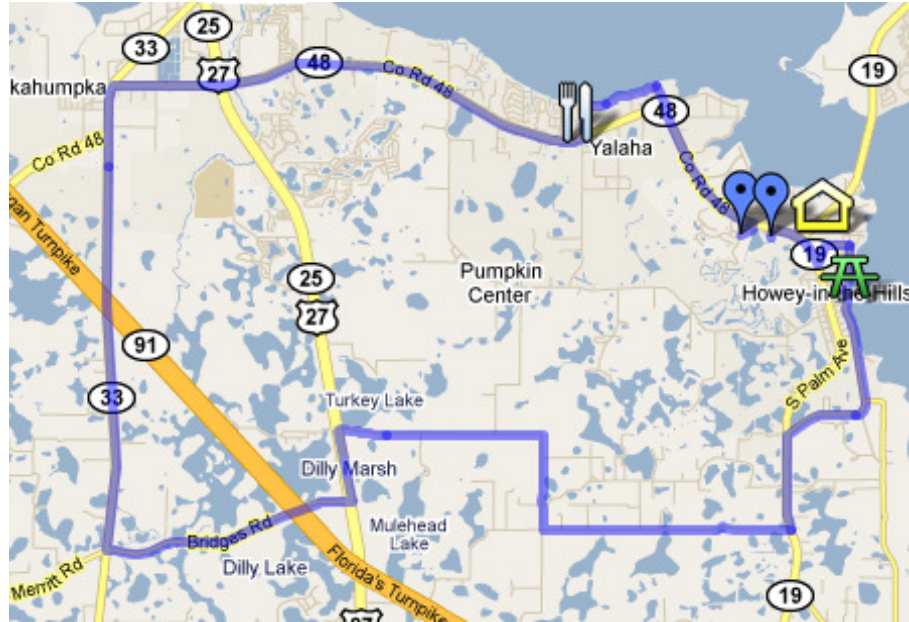

4. "Mission Inn & Around" – 26 miles

Howey Mansion

Yalaha Bakery

Griffin Waterfront Park

Notes: