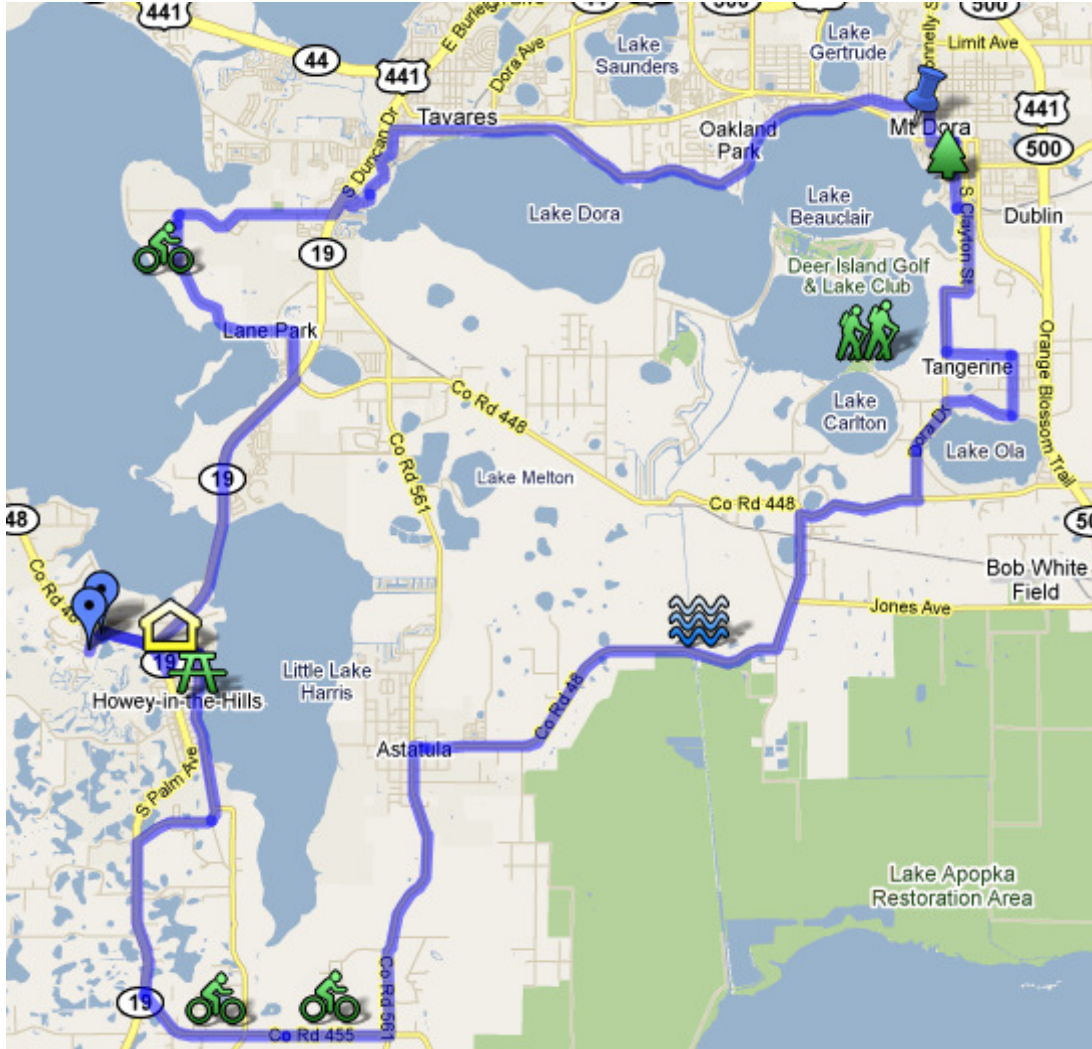

2. "Mission Inn, Up, & Out" – 25 miles

Howey Mansion

Griffin Waterfront Park

Hill

Notes:

- 1 Head **north** on **San Luis Blvd** toward **Co Rd 48** - go **151 ft**
- 2 Turn **right** at **Co Rd 48** - go **0.5 mi**
- 3 Continue onto **N Palm Ave** - go **1.1 mi**
- 4 Turn **left** at **E Lakeview Ave** - go **0.2 mi**
- 5 Turn **right** at **S Lakeshore Blvd** - go **0.7 mi**
- 6 Continue onto **E Revels Rd** - go **1.0 mi**
- 7 Turn **left** at **FL-19 S** - go **1.6 mi**
- 8 Turn **left** at **Co Rd 455** - go **2.7 mi**
- 9 Turn **left** at **Co Rd 561** - go **8.7 mi**
- 10 Turn **right** at **FL-19 N** - go **0.3 mi**
- 11 Turn **left** at **Woodlea Rd** - go **1.8 mi**
- 12 Continue onto **Lane Park Rd** - go **2.0 mi**
- 13 Turn **right** at **N Eichelburger Rd** - go **0.5 mi**
- 14 Take the 3rd **right** onto **FL-19 S** - go **3.3 mi**
- 15 Turn **right** at **Co Rd 48** - go **0.5 mi**
- 16 Take the 2nd **left** onto **San Luis Blvd** - go **305 ft**
- 17 Turn **right** at **Camino Real Blvd** - go **0.2 mi**

### 3. "Mission Inn & About" – 38 miles

Howey Mansion

Griffin Waterfront Park

Hill

Donnelly House

Donnelly Park

Trimble Park

Apopka Canal – Locke Dam